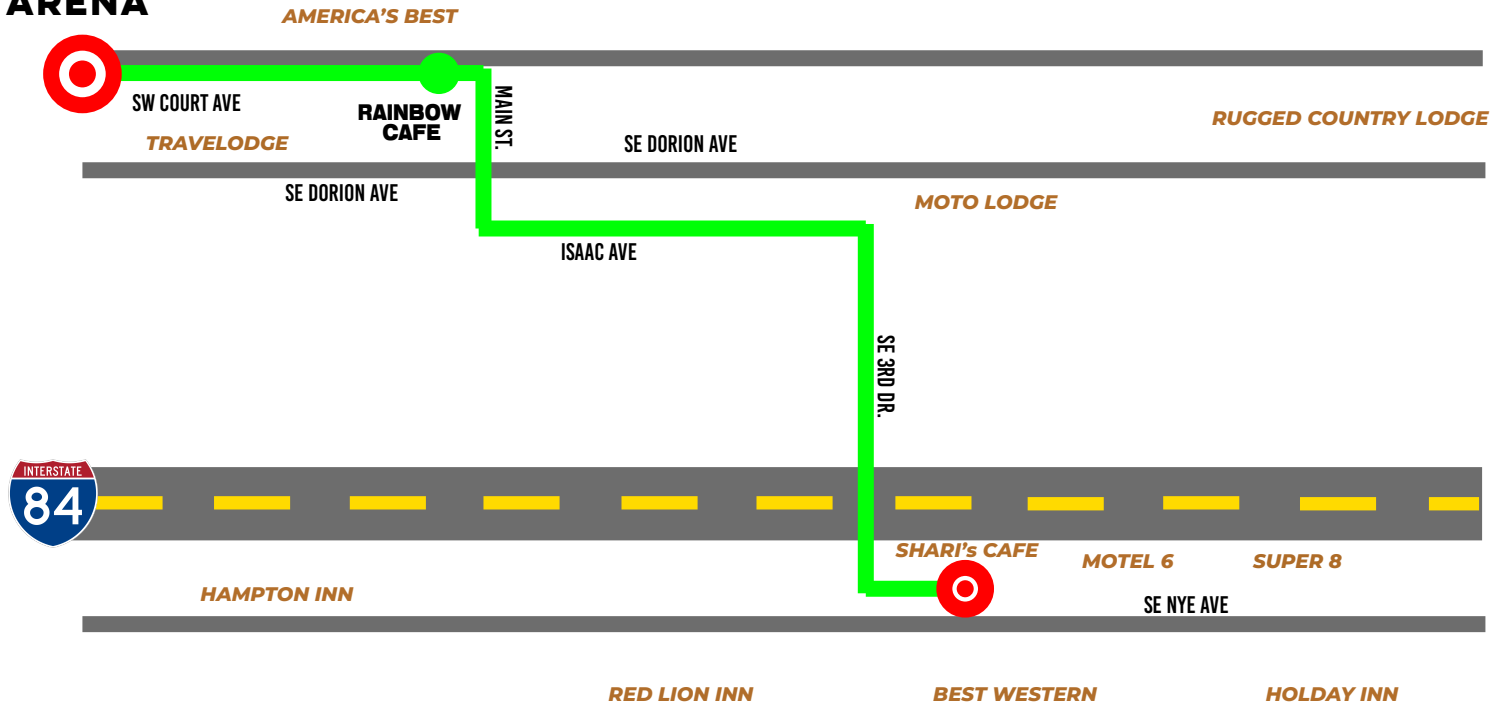

JACKALOPE JAMBOREE

SHUTTLE MAP

HAPPY CANYON ARENA

BEFORE SHOW EACH DAY

3:00PM - 5:00PM

SHARI'S CAFE - RAINBOW CAFE - HAPPY CANYON ARENA

AFTER SHOW EACH DAY

10:00PM - 11:30PM

HAPPY CANYON ARENA - RAINBOW CAFE - SHARI'S CAFE

SHUTTLE BUS RUNS EVERY 30 MINUTES